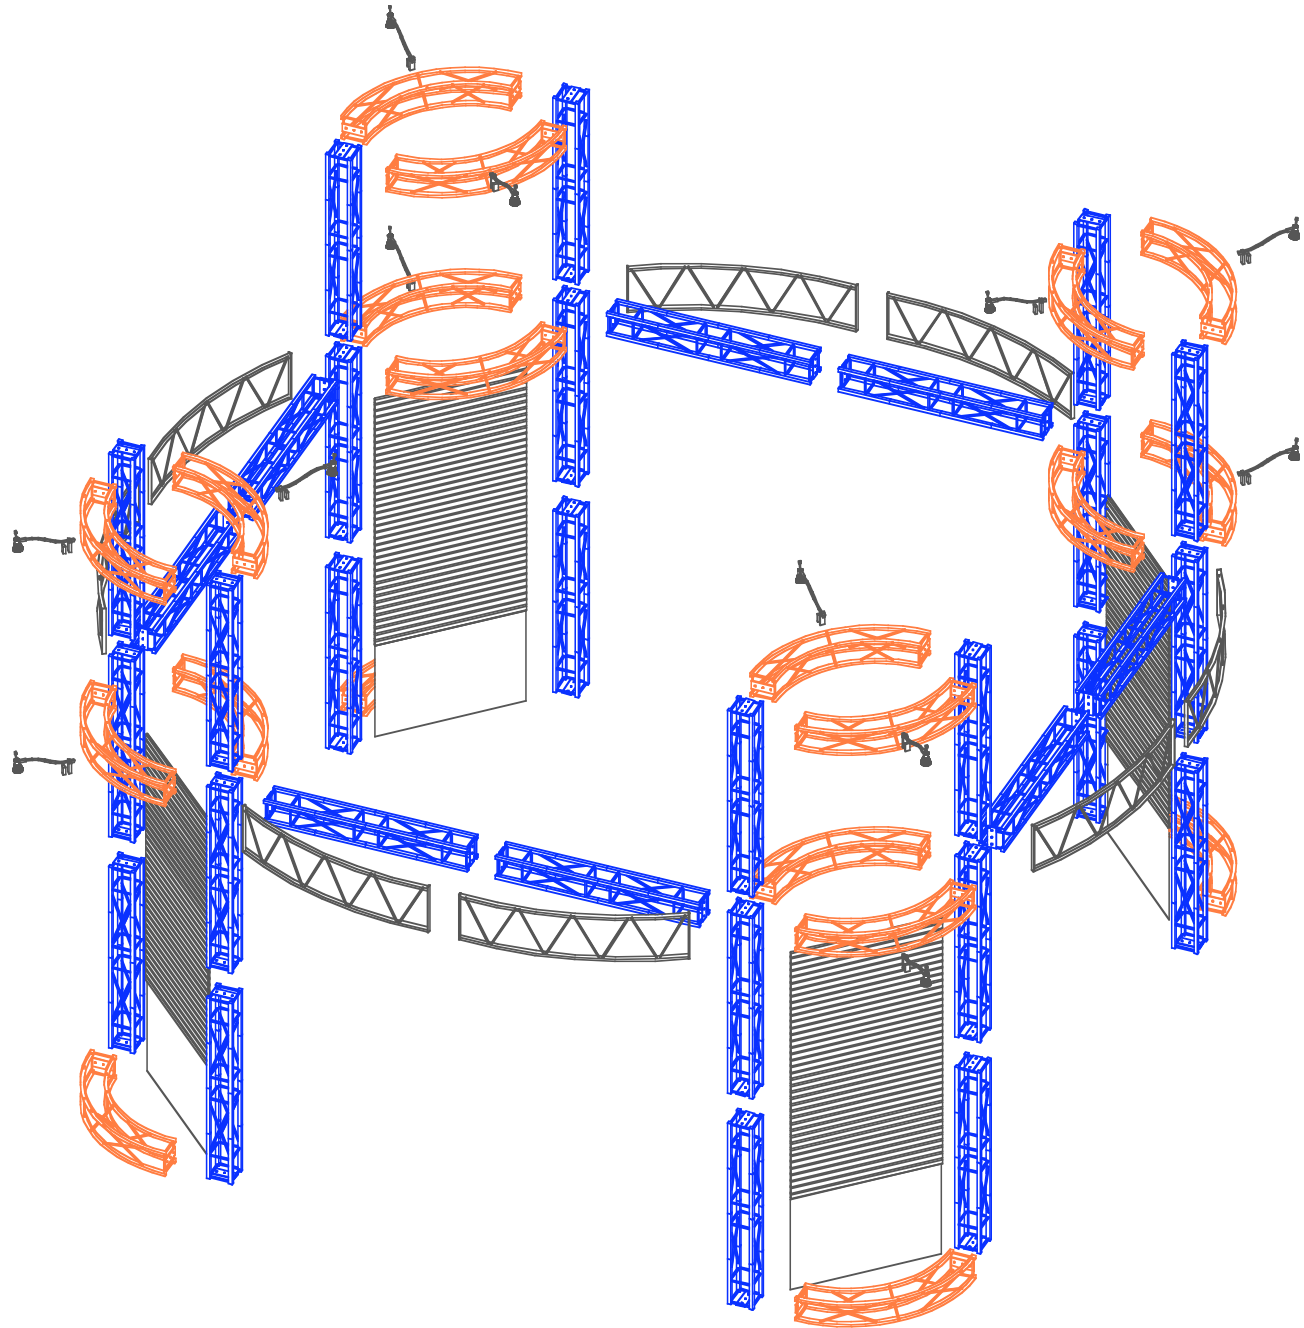

A4

R1

BDLT

**TRUSS ASSEMBLY**

**EZ6 PRESIDIO**

**20x20**

© Trussworks 2008

The designs shown herein are the proprietary property of Trussworks and protected by copyright and other laws. This document is to be maintained in confidence. No portion of the information or design shown herein may be reproduced, electronically or otherwise, nor may any display be made from this design without written consent from Trussworks.

DRAWN BY: NG